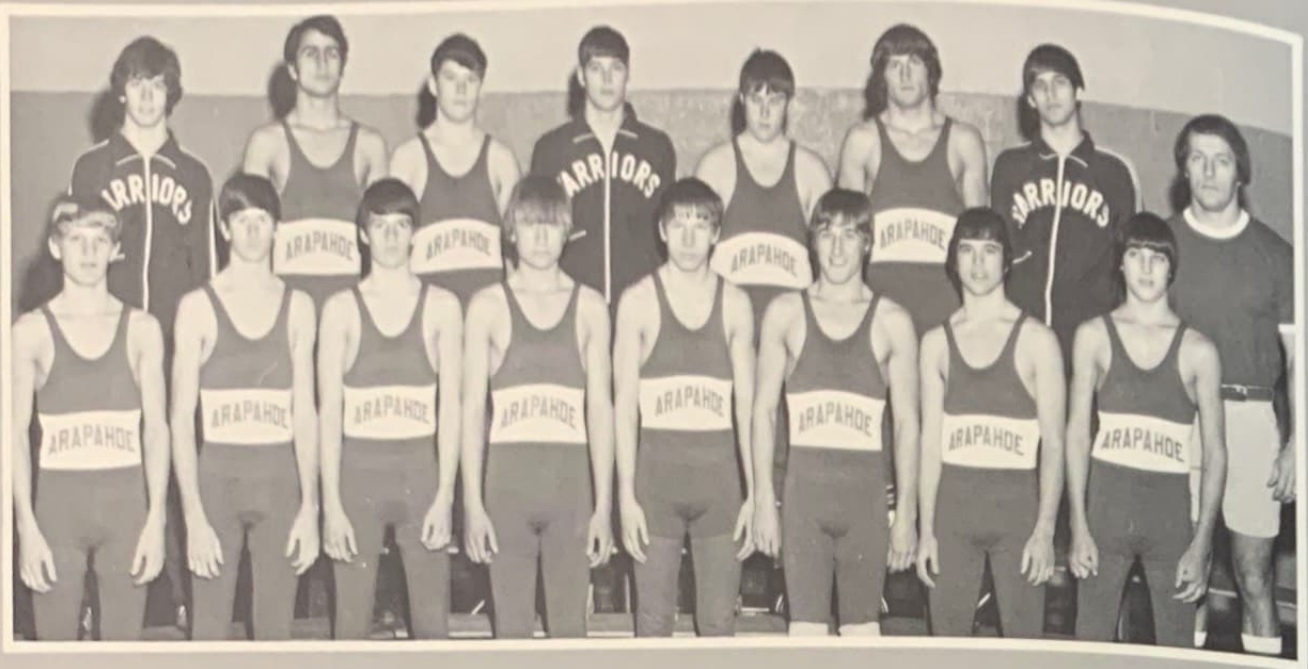

The warriors ended their season with a record of 4-5. The warriors found the competition to be very tough, with Cambridge dominating the West RVL but falling victim to the tough Alma Cardinals in the final. There was only one All Conference player on the team, Bill Snyder, who received honors at both offensive and defensive tackle. The seven seniors would like to thank Coach Pederson and Coach Melson, and wish the warriors the best of luck next season.

Carla Cumpston

Marilin Crawford

Deb tenBensel

Betty Shaffer

Julie Baker

Rosellen Dickmeyer

Warrior's Wrestling

Back Row L to R: Kevin Urbom, Marc Priest, Dan Dickmeyer, Rawdy Heckenlively, Scott Breinig, Mike Snyder, Lyle Mueller, Coach Melson. Front Row L to R: Tom Polton, Brian Hambidge, Mike Dawson, Mike Wendland, Leon Schievelbein, Dave Wendland, Rick Steele, Craig Ziebell.