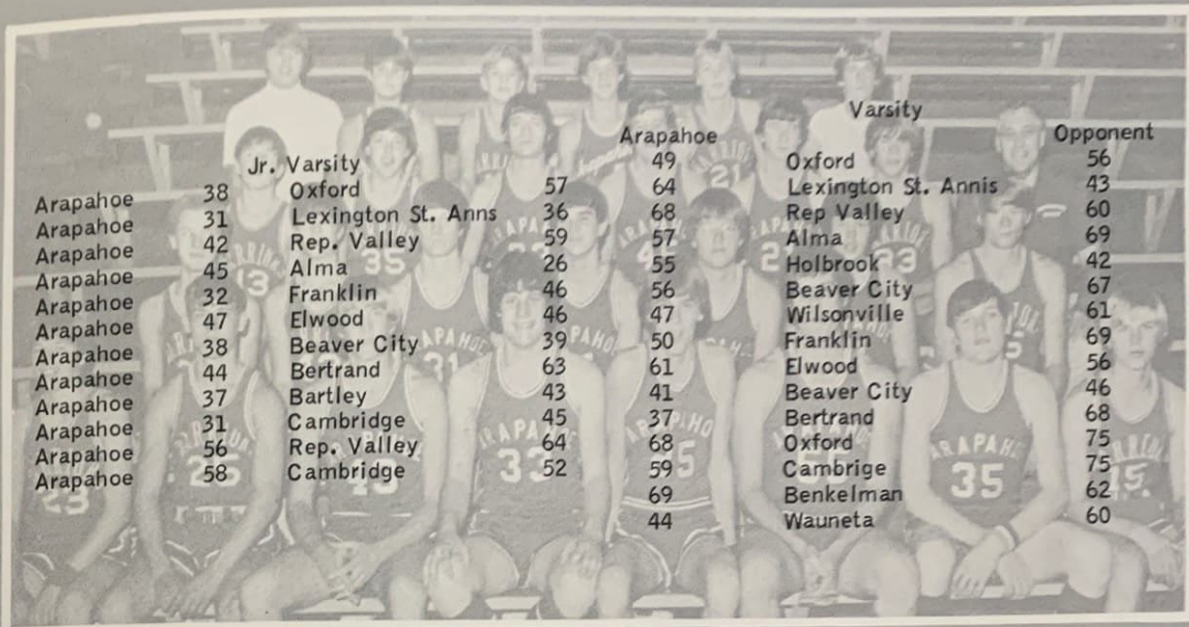

L To R First Row: Doug Snyder, Coach Vannier, Coach Wergin, Second Row: Arlen Thayne, Ron Gardner, Darrell Fisher, Bob Snyder, Bill Snyder, Brent Williamson, Matt Snyder, Doug Monter, Dennis Breining, Tim Petermann, Rick Collins, Ron Thayne