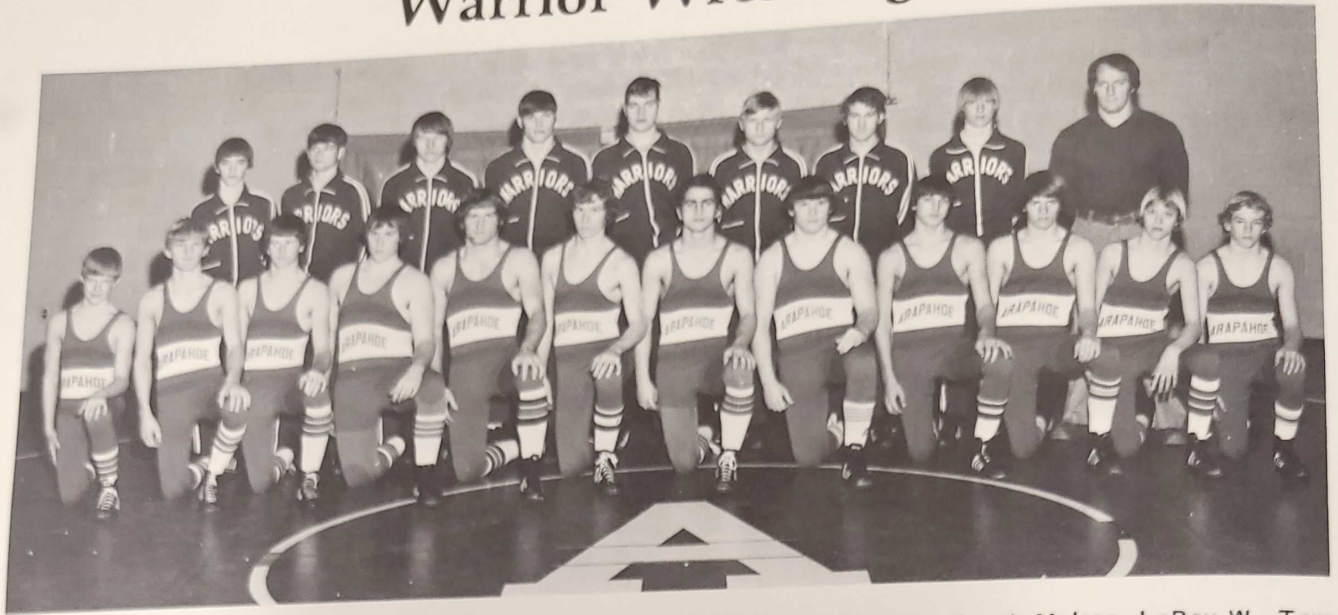

Warrior Wrestling

L--R Kendall T., Eric T., Leon S., Rawdy H., Dan S., Mike W., Todd A., Stan E., Coach Melson, LeRoy W., Tom P., Brian H., Scott B., Mike S., Jon P., Marc P., Dan D., Craig Z., Mike D., Tim M., Dennis P.