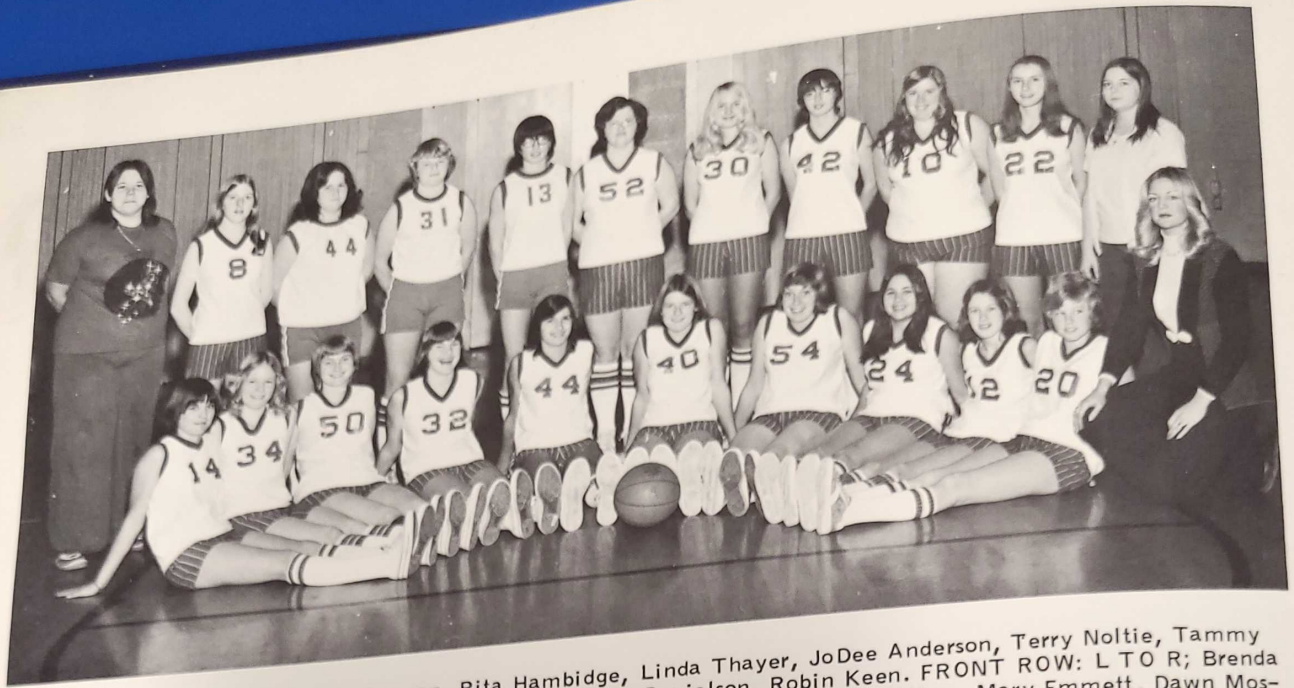

S
e
n
i
o
r
s

Mike Snyder
All-Conference

Dennis Breinig
All-Conference

Doug Montor
All-Conference

Brian Hambidge

Mark Oswald

Chuck Hammond

The Warriors ended their season with a record of 5-4. The Warriors had hoped for a better season, but we lost two games we shouldn't have. The highlight of the season was giving top-rated Cambridge a tough game. There were three All-conference players on the team, Doug Montor receiving honors on defence, Dennis Breinig receiving honors as a kicker, and Mike Snyder receiving honors on offence. The six seniors would like to thank Coach Melson and Coach Hall, and wish them and the Warriors all the luck next season.

V
a
r
s
i
t
y

S
e
n
i
o
r
s

The 75-76 Warrior squad put a good season together ending 14-6. The team finished third in both the MYL and RVL tournaments. The Warriors showed their strengths in key games. They played top rated teams and represented themselves in great fashion. Doug Monter, Mark Oswald, and Brent Williamson all made the RVL all conference teams. The starting five all showed good leadership and never gave up. Never playing with the seniors again is tough, but the team will be looking tops next year with another season to look forward to.

Tammy Thayer

The girls basketball team experienced a good year under the coaching of Mrs. Melson. They ended the season with a 12-2 record beating both teams that beat them first time around.

The girls won two Tournaments during the year. Those being The Beaver City Tournament and the Arapahoe Invitational.