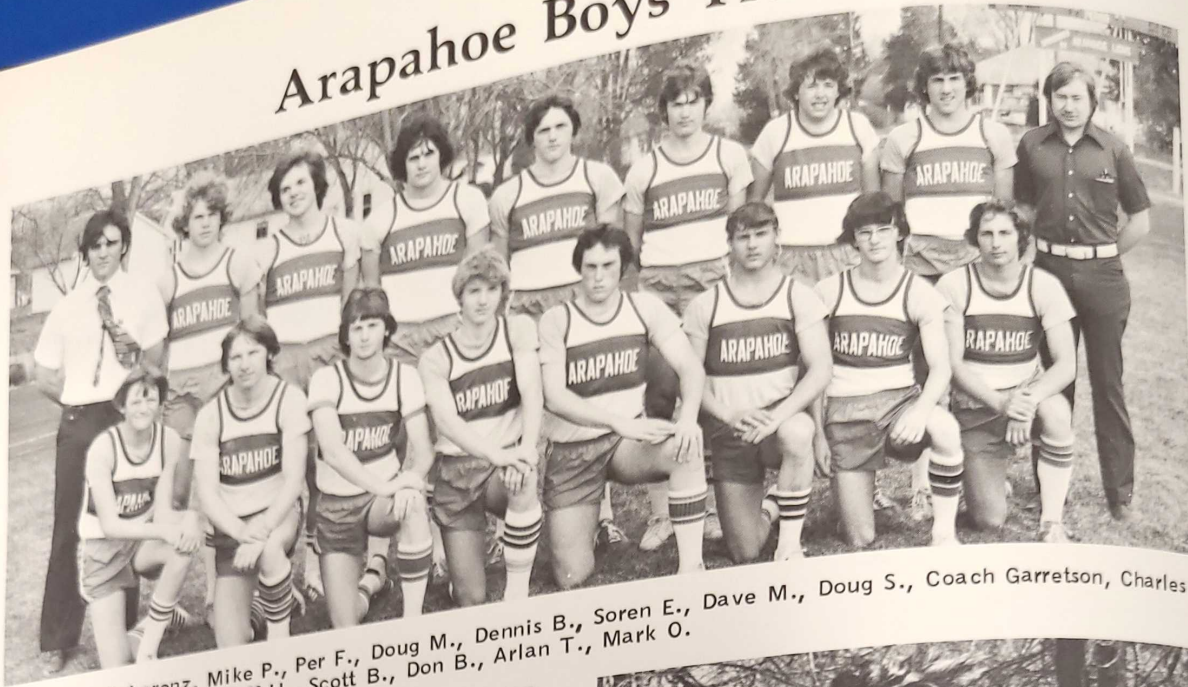

Arapahoe Boys Track

L--R Coach Lorenz, Mike P., Per F., Doug M., Dennis B., Soren E., Dave M., Doug S., Coach Garretson, Charles M., Leon S., Brian H., Jeff U., Scott B., Don B., Arlan T., Mark O.